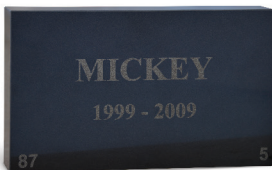

Additional Marker options and Casket options are available.

Visit www.gatewaypetmemorial.com